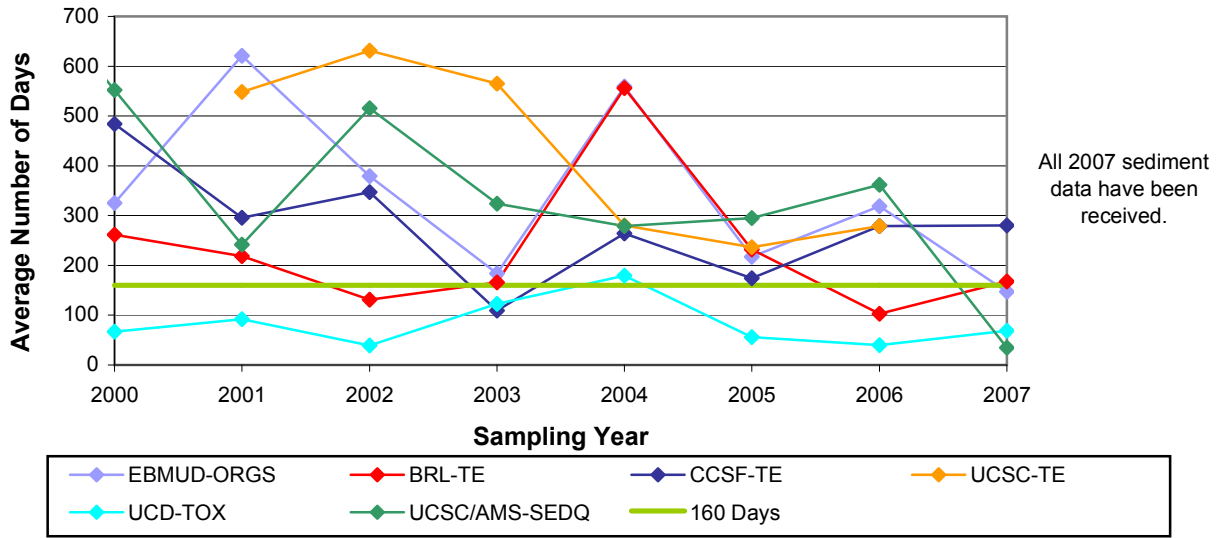

2007 RMP Data Status Summary

Sediment Data from RMP Contract Labs

(average number of days data submitted after sample collection)

Water Data from RMP Contract Labs

(average number of days data submitted after sample collection)