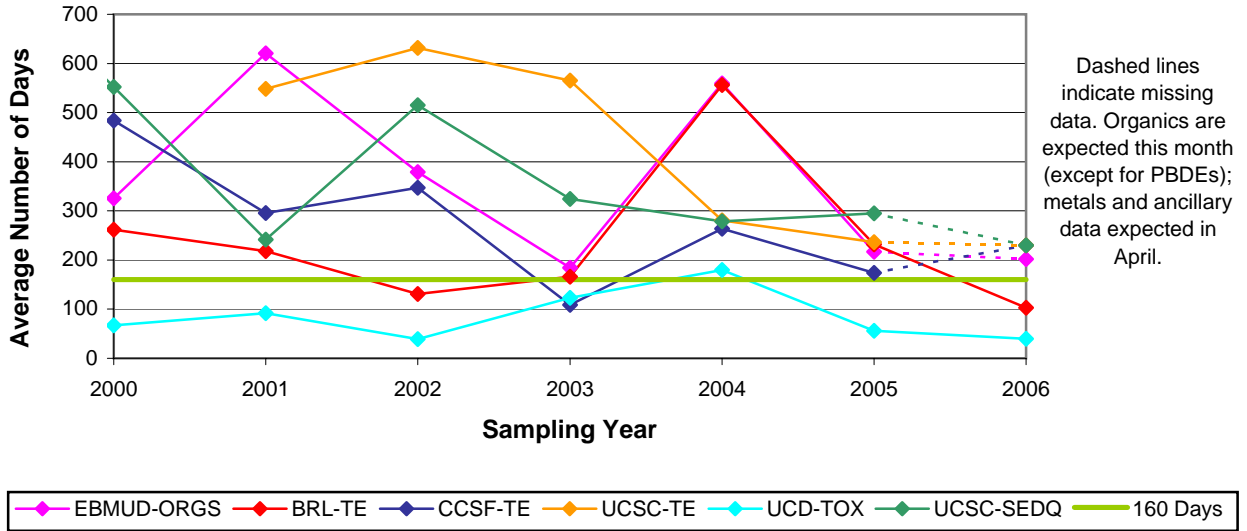

Sediment Data from RMP Contract Labs (average number of days data submitted after sample collection)

Water Data from RMP Contract Labs (average number of days data submitted after sample collection)